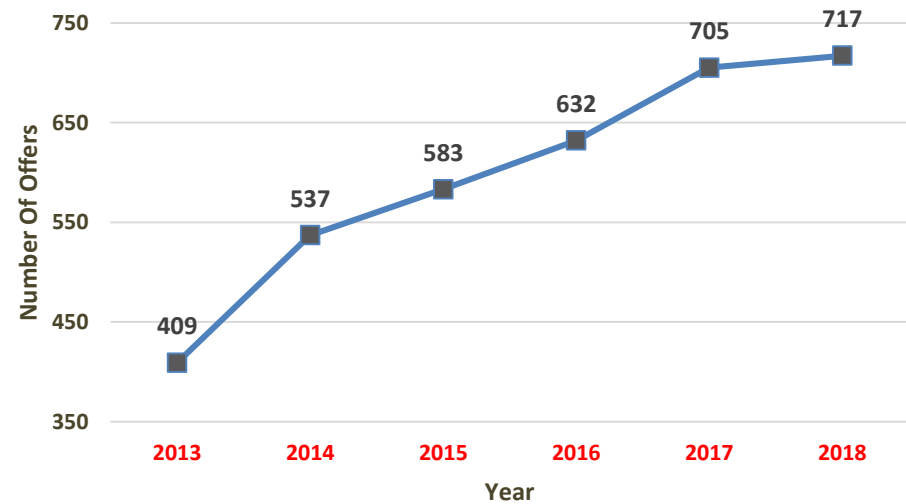

Offers Received For The Past 6 Years