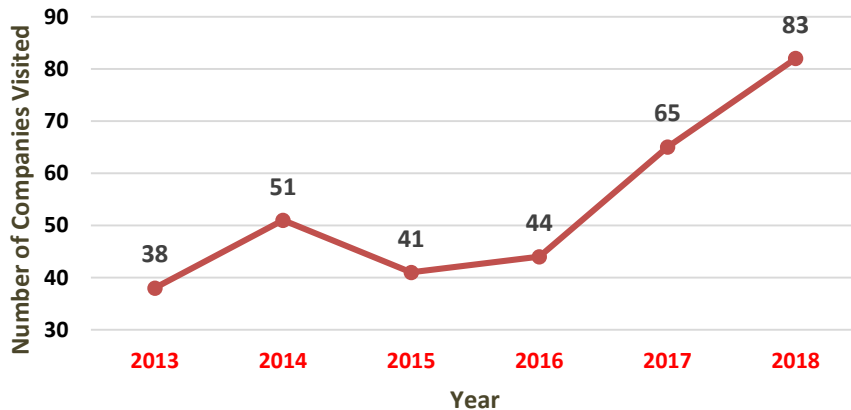

# Last 6 Years Statistics

Batch	Branches Placement %							Overall	MCA
	E&C	CSE	ISE	EEE	E&IE	ME	CV		
2013	82%	86%	92%	78%	83%	0%		84%	96%
2014	91%	91%	77%	80%	91%	0%		86%	57%
2015	90%	94%	88%	91%	90%	70%		87%	100%
2016	91%	96%	94%	72%	97%	49%		83%	97%
2017	84%	95%	97%	88%	87%	54%		84%	86%
2018	96%	96%	99%	67%	83%	67%	37%	83%	91%

Batch	Total Offers Received								Overall	Company Visited
	E&C	CSE	ISE	EEE	E&IE	ME	CV	MCA / PG		
2013	127	126	49	50	25			32	409	38
2014	188	184	41	65	45			14	537	51
2015	169	177	57	69	39	40		32	583	41
2016	185	170	107	43	32	25		70	632	44
2017	199	171	136	59	41	66		33	705	65
2018	197	200	136	29	36	63	19	37	717	83

### Number Of Companies Visited For The Past 6 Years