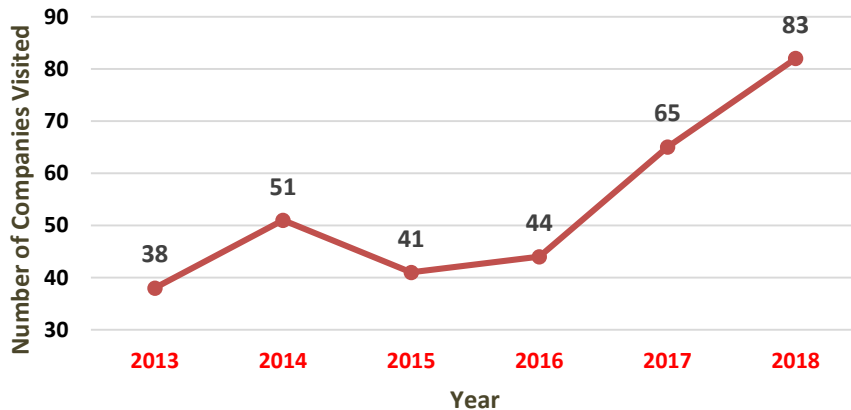

Last 6 Years Statistics

Batch	Branches Placement %							Overall	MCA
	E&C	CSE	ISE	EEE	E&IE	ME	CV		
2013	82%	86%	92%	78%	83%	0%		84%	96%
2014	91%	91%	77%	80%	91%	0%		86%	57%
2015	90%	94%	88%	91%	90%	70%		87%	100%
2016	91%	96%	94%	72%	97%	49%		83%	97%
2017	84%	95%	97%	88%	87%	54%		84%	86%
2018	96%	96%	99%	67%	83%	67%	37%	83%	91%

Batch	Total Offers Received								Overall	Company Visited
	E&C	CSE	ISE	EEE	E&IE	ME	CV	MCA / PG		
2013	127	126	49	50	25			32	409	38
2014	188	184	41	65	45			14	537	51
2015	169	177	57	69	39	40		32	583	41
2016	185	170	107	43	32	25		70	632	44
2017	199	171	136	59	41	66		33	705	65
2018	197	200	136	29	36	63	19	37	717	83

Number Of Companies Visited For The Past 6 Years